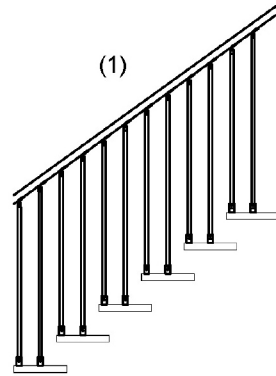

Luxury Open Staircase Type 'Karini'

Railing

Vertical balusters fixed on tread surface