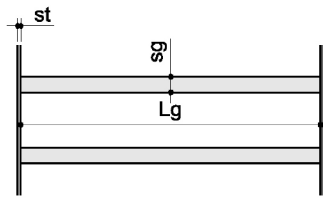

Luxury Open Staircase Type 'Karini'

Z shaped 8mm steel structure (powder coated)

Front view

Product Certificate

European Technical Approval - ETA 13/0868

Luxury Open Staircase Type 'Karini'

Rise & Going

Rise 180mm to max 220mm
Going 220mm to max 280mm

Tread Width

Straight treads from 600mm to max 1000mm

Winder (Corner Treads)

3

Configurations:

- Straight flight
- L-shape
- U-shape
- C- shape
- S-shape

Z Shaped Structure

For maximum 3 treads
Visible bolts