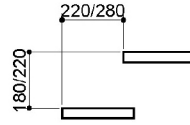

Luxury Open Staircase Type 'Karini'

Z shaped 8mm steel structure (powder coated)

Front view

Product Certificate

European Technical Approval - ETA 13/0868

Luxury Open Staircase Type 'Karini'

Rise & Going

Rise 180mm to max 220mm
Going 220mm to max 280mm

Tread Width

Straight treads from 600mm to max 1000mm

Winder (Corner Treads)

3

Configurations:

- Straight flight
- L-shape
- U-shape
- C- shape
- S-shape

Z Shaped Structure

For maximum 3 treads
Visible bolts