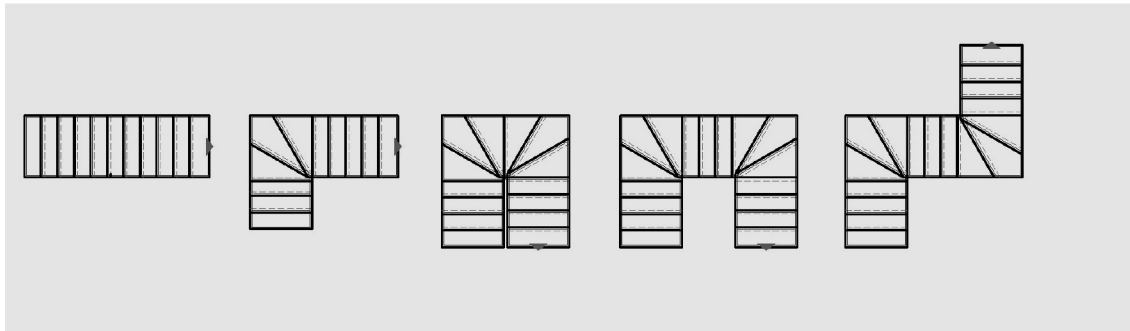

Luxury Open Staircase Type 'Karini'

Z shaped 8mm steel structure (powder coated)

Front view

Product Certificate

European Technical Approval - ETA 13/0868

Luxury Open Staircase Type 'Karini'

Rise & Going

Rise 180mm to max 220mm
Going 220mm to max 280mm

Tread Width

Straight treads from 600mm to max 1000mm

Winder (Corner Treads)

3

Configurations:

- Straight flight
- L-shape
- U-shape
- C- shape
- S-shape

Z Shaped Structure

For maximum 3 treads
Visible bolts