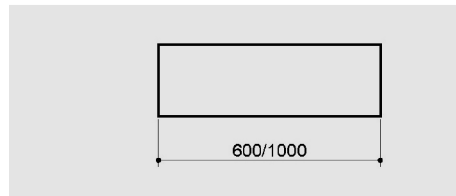

Luxury Open Staircase Type 'Karini'

Z shaped 8mm steel structure (powder coated)

Front view

Product Certificate

European Technical Approval - ETA 13/0868

Luxury Open Staircase Type 'Karini'

Rise & Going

Rise 180mm to max 220mm
Going 220mm to max 280mm

Tread Width

Straight treads from 600mm to max 1000mm

Winder (Corner Treads)

3

Configurations:

- Straight flight
- L-shape
- U-shape
- C- shape
- S-shape

Z Shaped Structure

For maximum 3 treads
Visible bolts