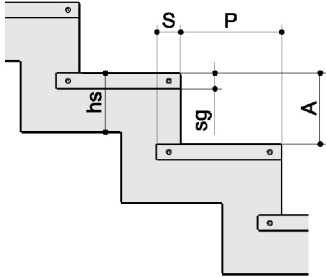

Luxury Open Staircase Type 'Karini'

Z shaped 8mm steel structure (powder coated)

Front view

Product Certificate

European Technical Approval - ETA 13/0868

Luxury Open Staircase Type 'Karini'

Rise & Going

Rise 180mm to max 220mm
Going 220mm to max 280mm

Tread Width

Straight treads from 600mm to max 1000mm

Winder (Corner Treads)

3

Configurations:

- Straight flight
- L-shape
- U-shape
- C- shape
- S-shape

Z Shaped Structure

For maximum 3 treads
Visible bolts