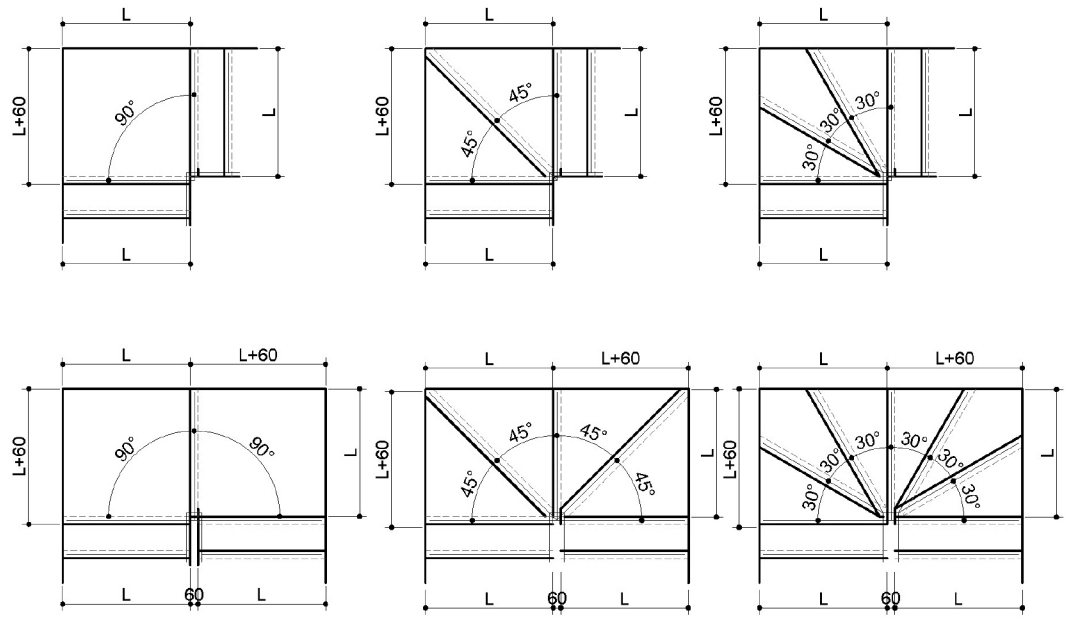

Luxury Open Staircase Type 'Karini'

Z shaped 8mm steel structure (powder coated)

Front view

Product Certificate

European Technical Approval - ETA 13/0868

Luxury Open Staircase Type 'Karini'

Rise & Going

Rise 180mm to max 220mm
Going 220mm to max 280mm

Tread Width

Straight treads from 600mm to max 1000mm

Winder (Corner Treads)

3

Configurations:

- Straight flight
- L-shape
- U-shape
- C- shape
- S-shape

Z Shaped Structure

For maximum 3 treads
Visible bolts